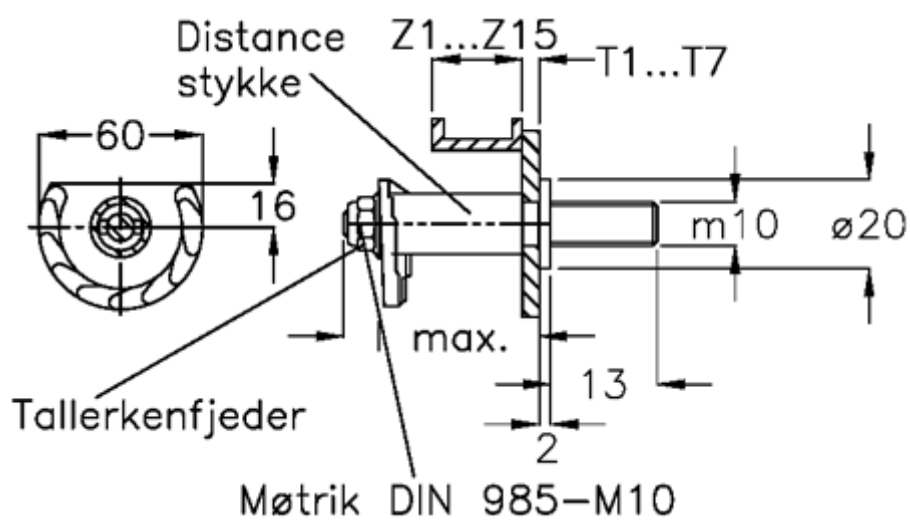

Data Sheet

Article number: 20895404

Description: E+G Door lock
GN 117-GB-T4-Z4

Measures

Cam thickness = 9-18